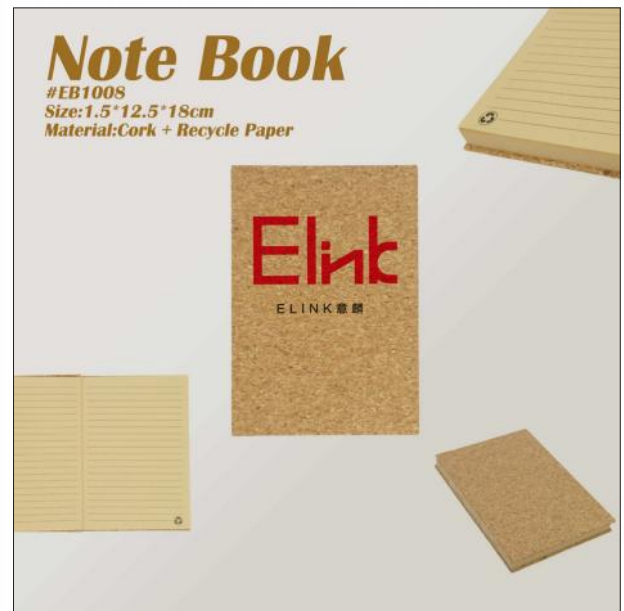

Convenience Sticker Box

#EB1086
Size: 12 * 10.6 * 2 cm
Material: Bamboo + PP

Convenience Sticker Box

#EB1087
Size: 8.3 * 12.7 * 1.4 cm
Material: Bamboo + PP

NOTE BOOK

Pocket Sticky Flag

#EB1100
Size: 7.5 * 7 * 1.5 cm
Material: Bamboo

Notebook

#EB1101
Size: 8 * 13 * 1.5 cm
Material: RPET cover

Notebook

#EB1102
Size: 12.5 * 17.7 * 1.6 cm
Material: RPET cover

Notebook

#EB1103
Size: 14 * 21 * 1.6 cm
Material: RPET cover

Elink
ELINK 宜联

Notebook
#EB1187
Size: A5
Material: Denim fabric+Paper

Note Book

#EB1104
Size: 17.5*14.5*2.5 cm
Material:PREP+Recycled Paper
+PU Leather

Elink
ELINKER

Note Book

With Phone Holder
#EB1024
Size:21*14.5*1.7cm
Material:PU + Bamboo

A collection of notebooks in black, blue, and red covers, some with a phone holder attached to the back. One notebook is shown open, revealing lined pages.

Elink
ELINKER

Note Book

With Phone Holder
#EB1025
Size:21*14.5*1.7cm
Material: Bamboo

A notebook with a bamboo cover and a phone holder. The cover features the Microsoft logo. An open notebook is shown in the foreground.