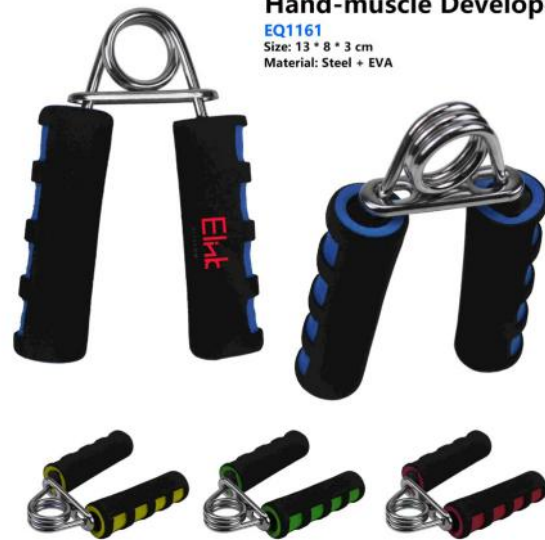

Skipping Rope with Counter

EQ1160

Size: 2.8 m / 4mm
Material: PP + EVA + PVC

Hand-muscle Developer

EQ1161

Size: 13 * 8 * 3 cm
Material: Steel + EVA

Skipping Rope Simulator with Counter

EQ1162