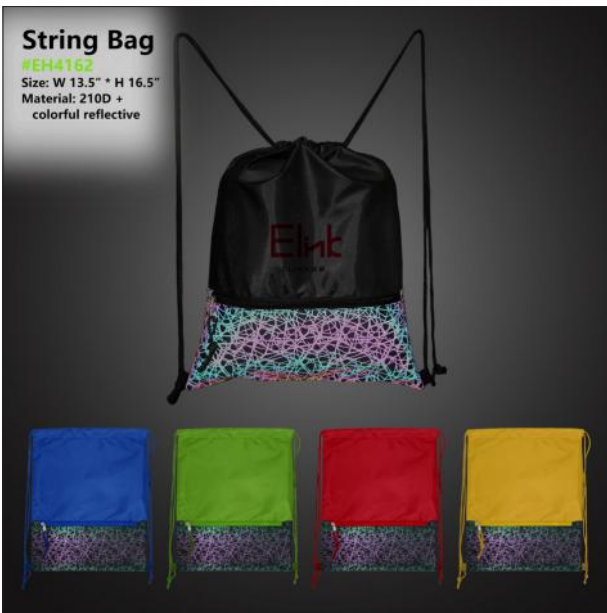

String Bag

#EH4160

Size: W 13.5 * H 16.5 cm

Material: Linen +Cork

Waist Pouch

#EH4161

Size: W 13.75" * H 6.25" * D 4"

Material: Linen +Cork