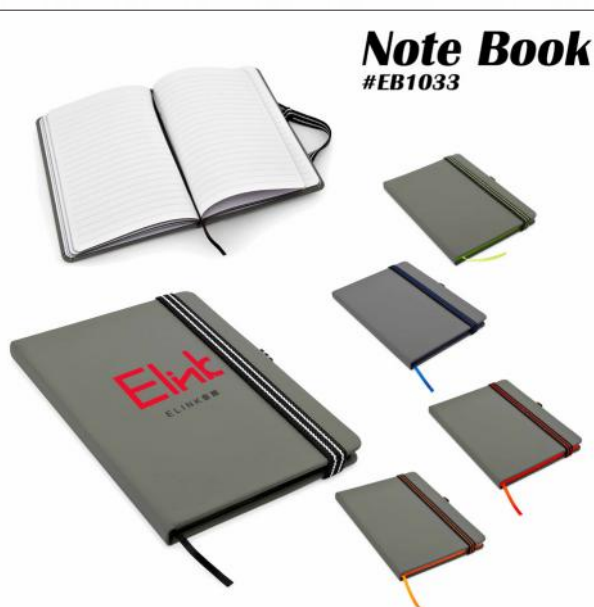

Note Book
#EB1033