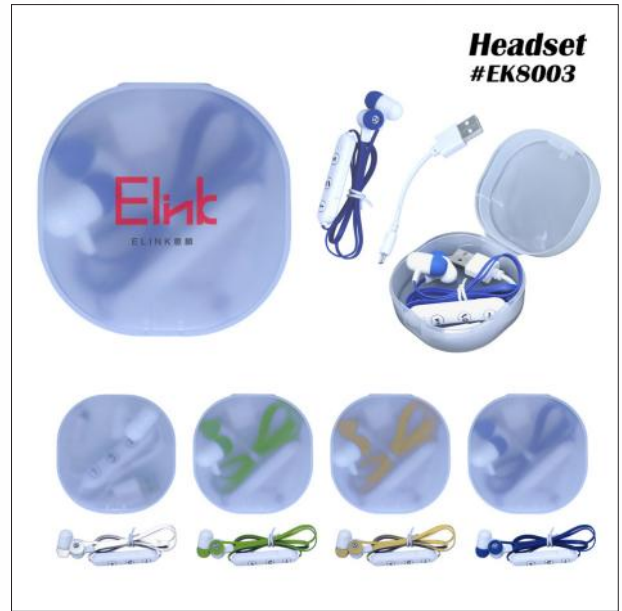

- Size: 7x6.5x3cm
- Material: ABS+PC

Outdoor Portable Led Spotlight #EF5129

- Size: 7x6.5x3cm
- Material: ABS+PC

Keychain lighting

- #EF5137
- Size: 8.5*2cm
- Material: Bamboo

Mobile phone holder
#EK8008

Mobile phone holder
#EK8010