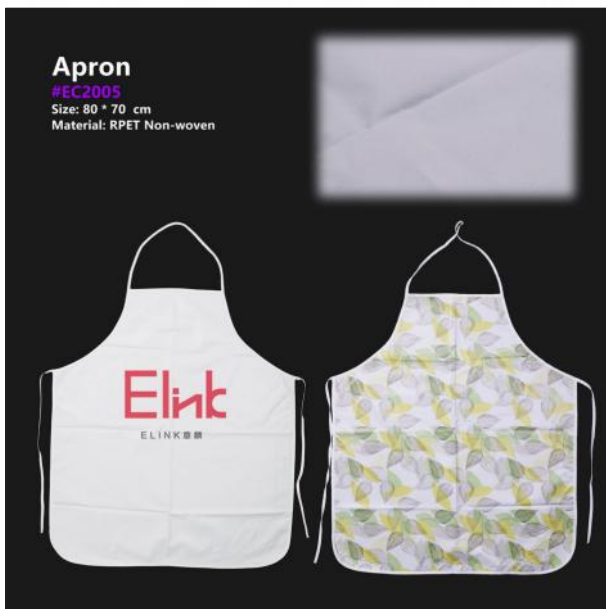

- Size: 24.3X33cm
- Material: leather

Handwritten splints
#ES2099

- Size: 22.5X32cm
- Material: leather

Rotate the calendar
#ES2101

- Size: 20.7x19.2x3.7CM
- Material: Wood

Utility knife
#ES2100

- Size: 13x1.9x1cm
- Material: Bamboo+Iron