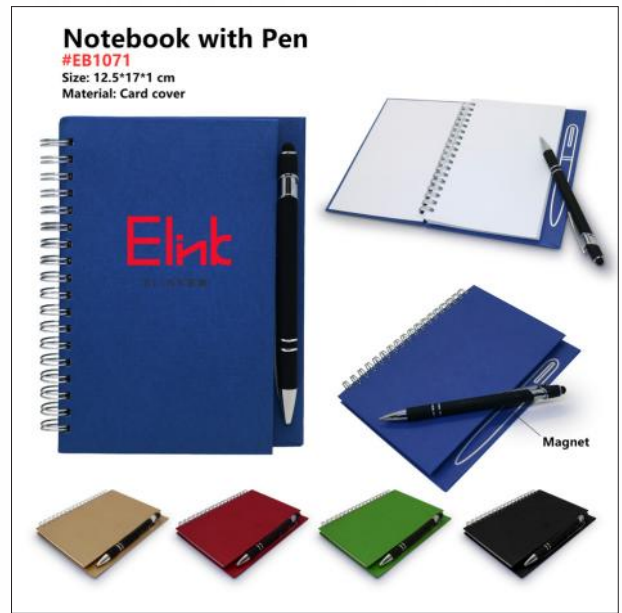

Pocket Sticky Flag with Pen

#EB1068
Size: 7.5*11*0.7 cm
Material: Card cover

Bamboo Board Notebook

#EB1069
Size: 13*19*2.1 cm
Material: Bamboo

Bamboo Pattern Notebook

#EB1082
Size: 18 * 13 * 1.6 cm
Material: PU Cover

Scratch Pad

#EB1083
Size: 20.5 * 18 * 1 cm
Material: Card board + Bamboo

Scratch Pad

#EB1084
Size: 12 * 15 * 2 cm
Material: Card board + Bamboo

Scratch Pad

#EB1085
Size: 11 * 14.5 * 1.5 cm
Material: Card board