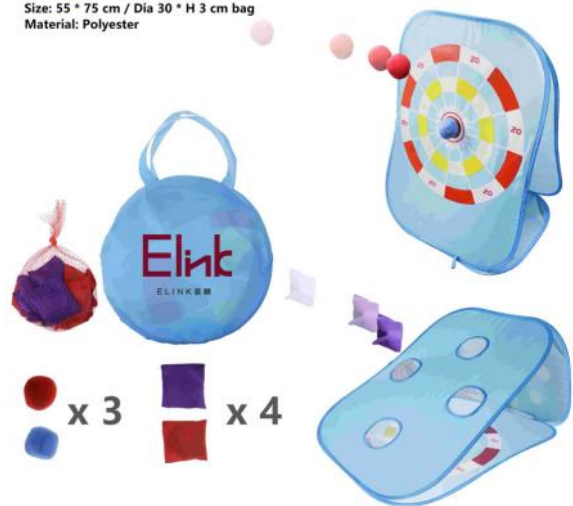

Experssion Puzzle Building Blocks

#EJ9024

Size: bag 14 * 18 cm
Material: Wood block + Polyester bag

Throwing toys Set

#EJ9025

Size: 55 * 75 cm / Dia 30 * H 3 cm bag
Material: Polyester

Last One Lost developmental toys