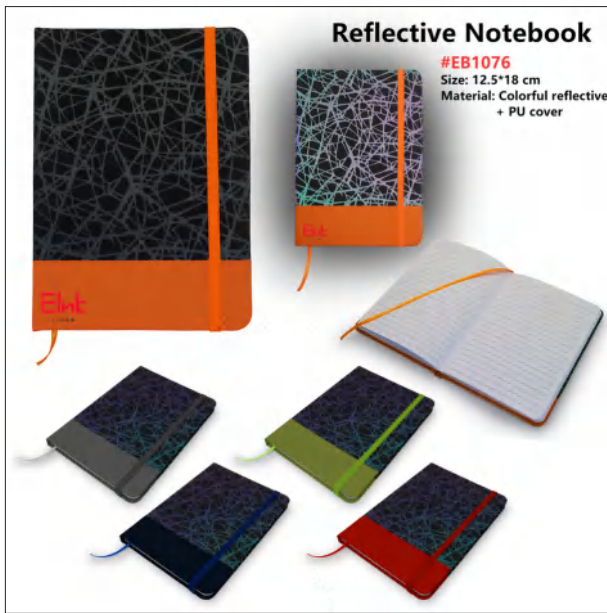

Pocket Sticky Flag with Pen

#EB1068
Size: 7.5*11*0.7 cm
Material: Card cover

Bamboo Board Notebook

#EB1069
Size: 13*19*2.1 cm
Material: Bamboo

Bamboo Pattern Notebook

#EB1082
Size: 18 * 13 * 1.6 cm
Material: PU Cover

Scratch Pad

#EB1083
Size: 20.5 * 18 * 1 cm
Material: Card board + Bamboo

Scratch Pad

#EB1084
Size: 12 * 15 * 2 cm
Material: Card board + Bamboo

Scratch Pad

#EB1085
Size: 11 * 14.5 * 1.5 cm
Material: Card board