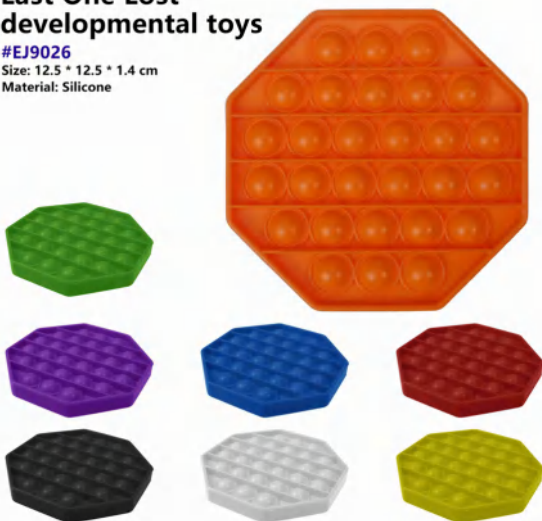

Last One Lost developmental toys

#EJ9026

Size: 12.5 * 12.5 * 1.4 cm
Material: Silicone