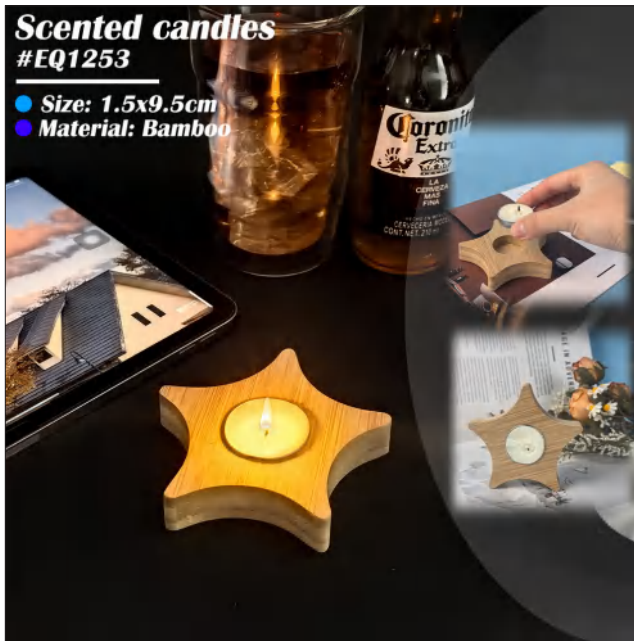

Scented candles
#EQ1253

- Size: 1.5x9.5cm
- Material: Bamboo