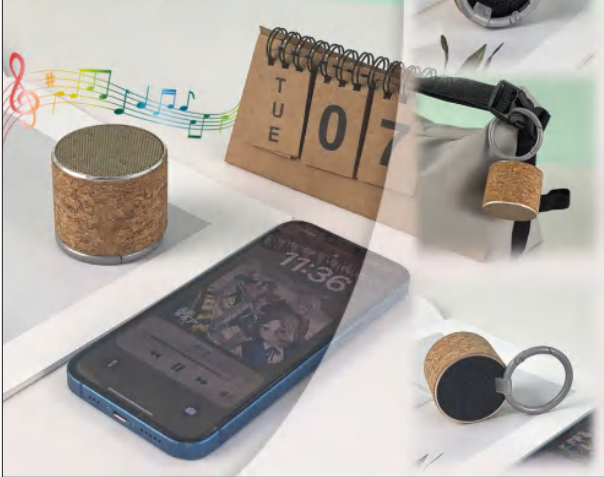

- Size: 7.1x4.6cm
- Material: ABS

Mobile phone charging set

#EK9845

- Size : 17x7x1.1cm
- Material: Leather+ABS

Bluetooth speaker

#EK9846

Size: 4.5x5cm

Material: Cork+ metal