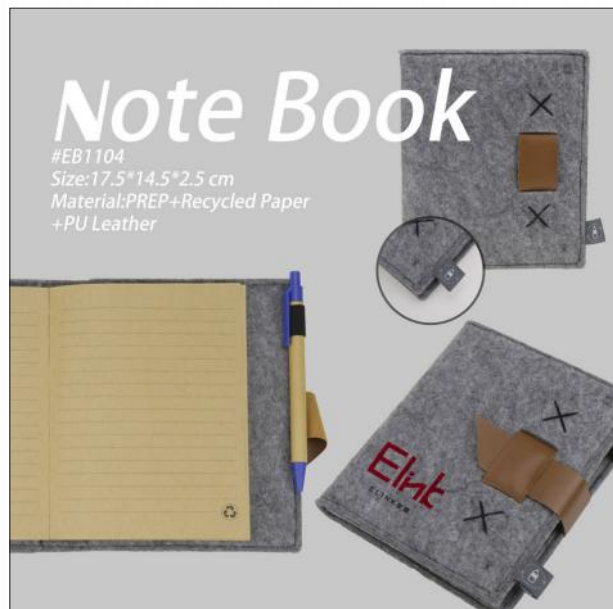

Convenience Sticker Box

#EB1086
Size: 12 * 10.6 * 2 cm
Material: Bamboo + PP

Convenience Sticker Box

#EB1087
Size: 8.3 * 12.7 * 1.4 cm
Material: Bamboo + PP

NOTE BOOK

Pocket Sticky Flag

#EB1100
Size: 7.5 * 7 * 1.5 cm
Material: Bamboo

Note Book

#EB1104
Size: 17.5*14.5*2.5 cm
Material:PREP+Recycled Paper
+PU Leather

Elink
ELINKER

Note Book

With Phone Holder
#EB1024
Size:21*14.5*1.7cm
Material:PU + Bamboo

A collection of notebooks in black, blue, and red covers, some with a phone holder attached to the back. One notebook is shown open, revealing lined pages.