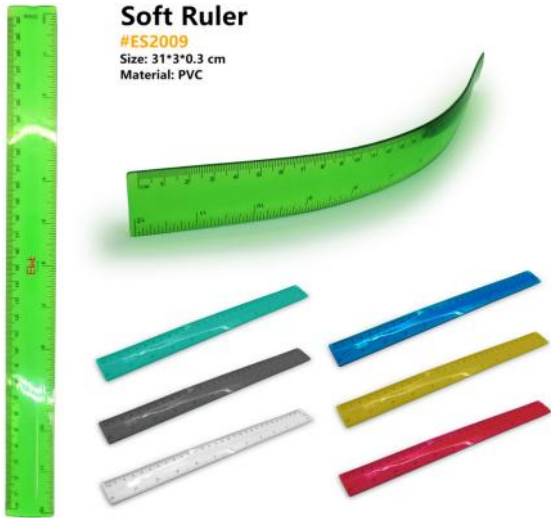

Multifunctional stand #ES2007

Stationery set #ES2008

Soft Ruler #ES2009

Size: 31*3*0.3 cm
Material: PVC

Chalk #ES2010

Size: H 10.2 * Dia 2.4 cm /each
Material: Calcium carbonate + limestone

Liquid Mark #ES2011