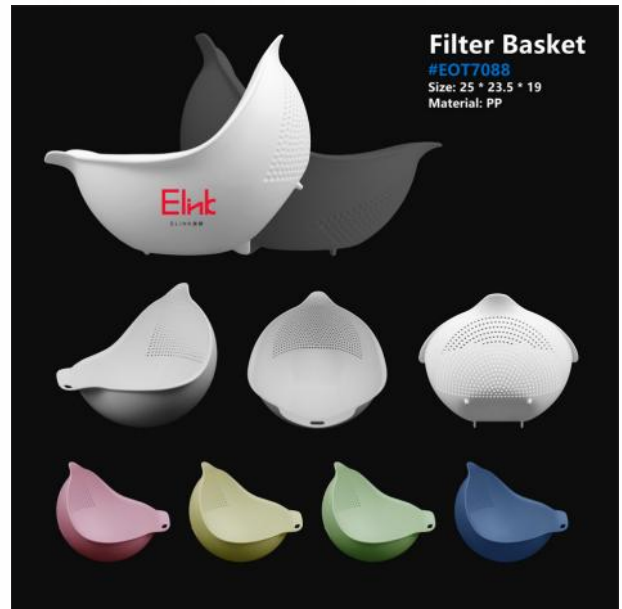

Material: Glass + Bamboo

Bamboo Comb

#EOT7084

Size: 6.5 * 21.5 cm

Material: Bamboo + TPE

Baking Mold

#EOT7103
Size: Dia 7 / 4 H 3 cm
Material: Silicone

Baking Mold

#EOT7104
Size: 8 * 10 * 2 cm
Material: Silicone

iPad Holder

#EOT7105
Size: 24 * 30 * 23 cm
Material: 300D + Foamed plastic + Sponge

Salad Slice Set

#EOT7106
Size: 14 * 8.5 * 5.6 cm
Material: ABS

Wok Stand

#EOT7107
Size: 5 * 20.5 * 1.8 cm
Material: Bamboo