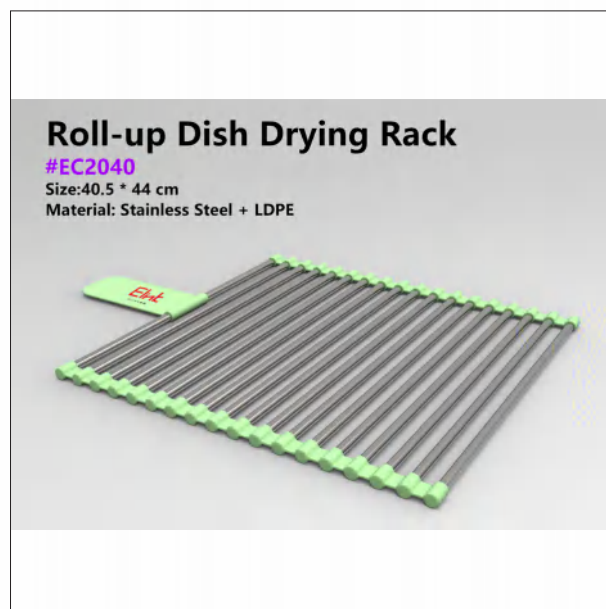

Roll-up Dish Drying Rack

#EC2040

Size: 40.5 * 44 cm

Material: Stainless Steel + LDPE