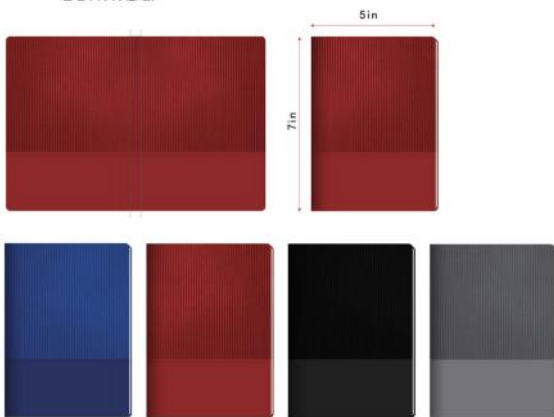

Elink

ELINK 意麟

Notebook
#EB9605
Size: 5x7in 70gsm 80sheets
Material:Paper+PU