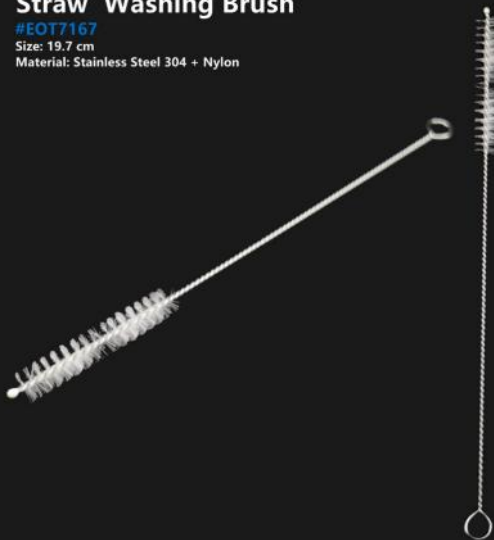

Straw Washing Brush

#EOT7167
Size: 19.7 cm
Material: Stainless Steel 304 + Nylon