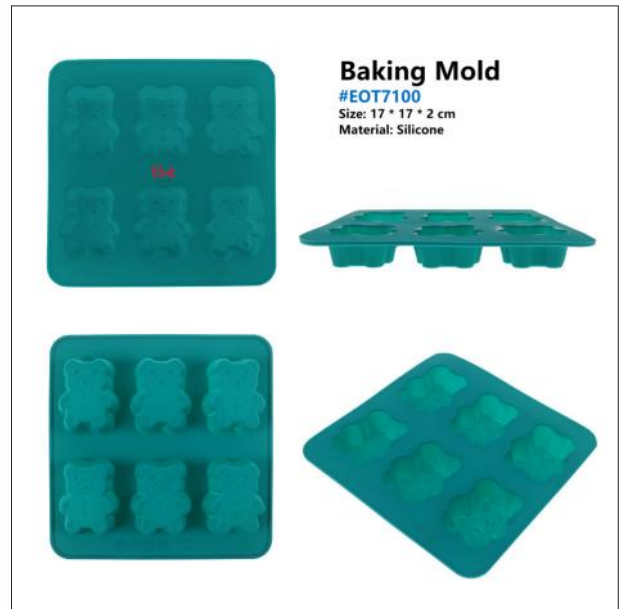

Material: Glass + Bamboo

Bamboo Comb

#EOT7084

Size: 6.5 * 21.5 cm

Material: Bamboo + TPE

Baking Mold

#EOT7103
Size: Dia 7 / 4 H 3 cm
Material: Silicone

Baking Mold