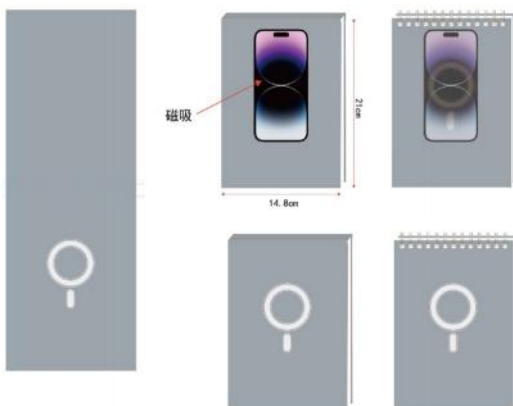

Elink

ELINK 意麟

Notebook
#EB9611
Size: A5 70gsm 80sheets
Material:Paper