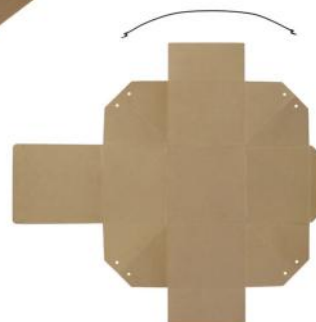

Material: Bamboo + Wood + PP + Bristle + TPE

Packing Box

#EOT7335

Size: 12 * 12 * 10 cm

Material: Kraft paper

Silicone Folding Bowl L

#EOT7342

Size: Dia 18 * H 6.5 cm
Material: PP + Silicone