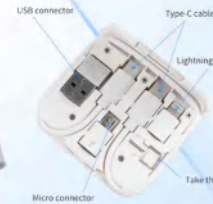

Mobile phone magnetic bracket