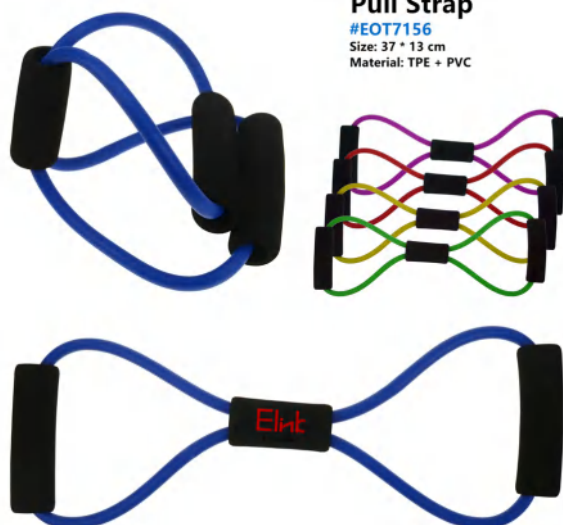

Pull Strap

#EOT7156
Size: 37 * 13 cm
Material: TPE + PVC