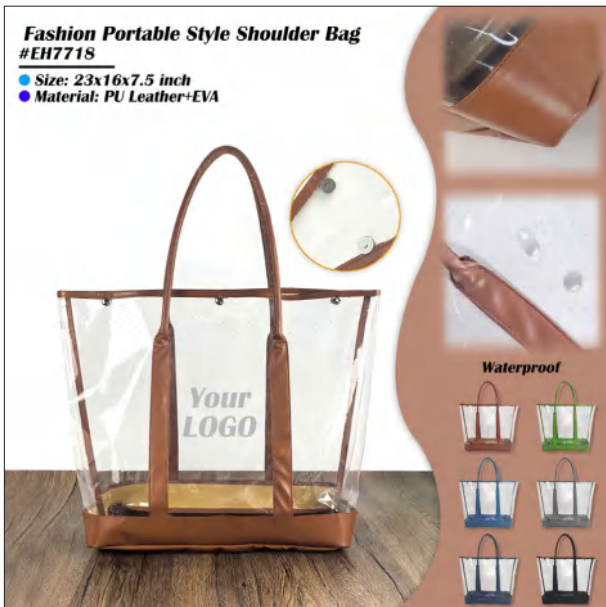

Chest Bag

#EH7717

Size : 19x14x4.6cm

Material: Soft PU

Fashion Portable Style Shoulder Bag

#EH7718

● Size: 23x16x7.5 inch

● Material: PU Leather+EVA