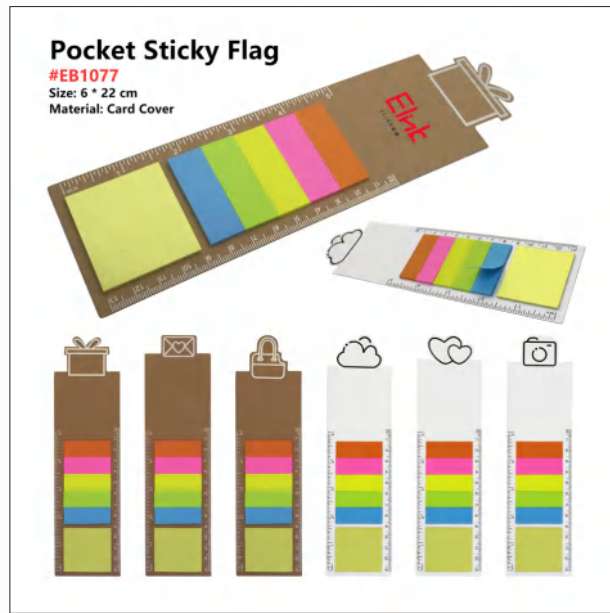

Pocket Sticky Flag

#EB1064
Size: L=10.5 cm
Material: Card Cover

Index Sticker

#EB1065
Size: 10.5*7 cm
Material: Card Cover

Notebook

#EB1066
Size: 8.5*13*1.3 cm
Material: PU cover

Sticky Flag Notebook

#EB1067
Size: 9*14*0.8 cm
Material: Card cover

Pocket Sticky Flag with Pen

#EB1068
Size: 7.5*11*0.7 cm
Material: Card cover

Bamboo Board Notebook

#EB1069
Size: 13*19*2.1 cm
Material: Bamboo

Bamboo Pattern Notebook

#EB1082
Size: 18 * 13 * 1.6 cm
Material: PU Cover

Scratch Pad

#EB1083
Size: 20.5 * 18 * 1 cm
Material: Card board + Bamboo

Scratch Pad

#EB1084
Size: 12 * 15 * 2 cm
Material: Card board + Bamboo

Scratch Pad

#EB1085
Size: 11 * 14.5 * 1.5 cm
Material: Card board