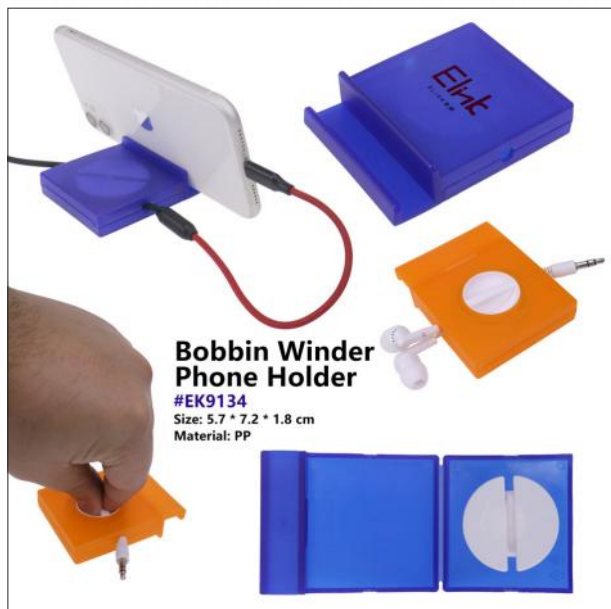

Air Tag Cover

#EK8130
Size: 10 * 3.4 * 0.6 cm
Material: Silicone

Charging Cable

#EK8131
Size: 16 * 4 * 0.9 cm
Material: Bamboo

Charging Cable

#EK8132
Size: 17 * 3 * 0.9 cm
Material: Bamboo

Phone Holder

#EK9133
Size: Dia 4.5 * H 1.4 cm
Material: PP + Glass