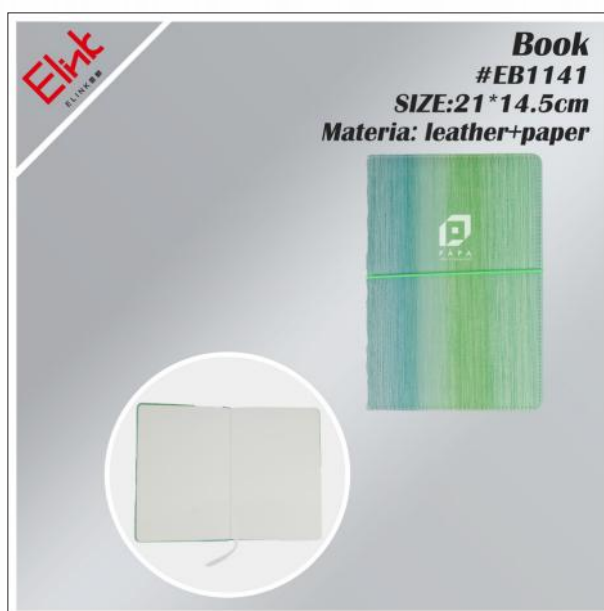

STATIONERY