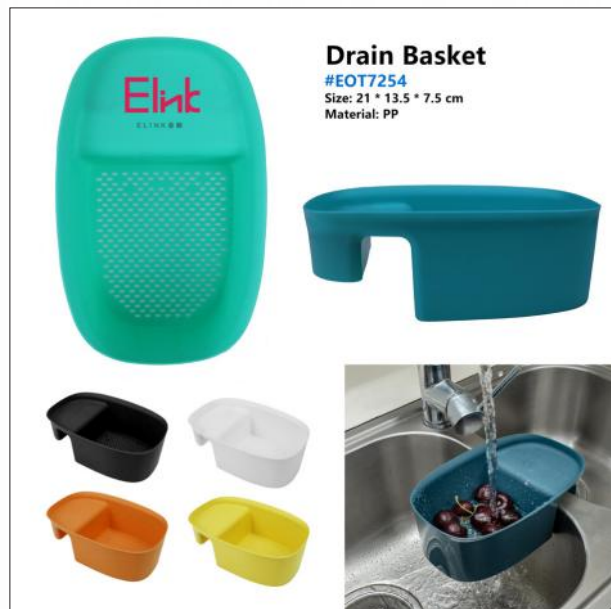

Drain Basket

#EOT7254
Size: 21 * 13.5 * 7.5 cm
Material: PP