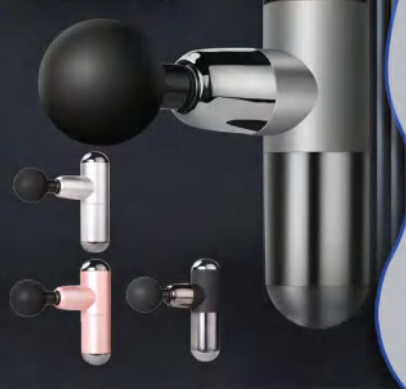

Fascia gun

#EK9840

- Size : 4.5 x 9 x 15cm
- Material : ABS
- Power : 25 w
- Weight : 370g