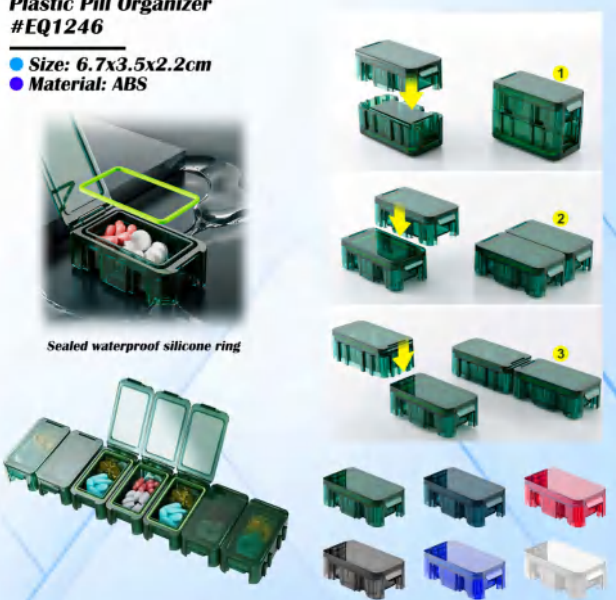

Plastic Pill Organizer #EQ1246

- Size: 6.7x3.5x2.2cm
- Material: ABS