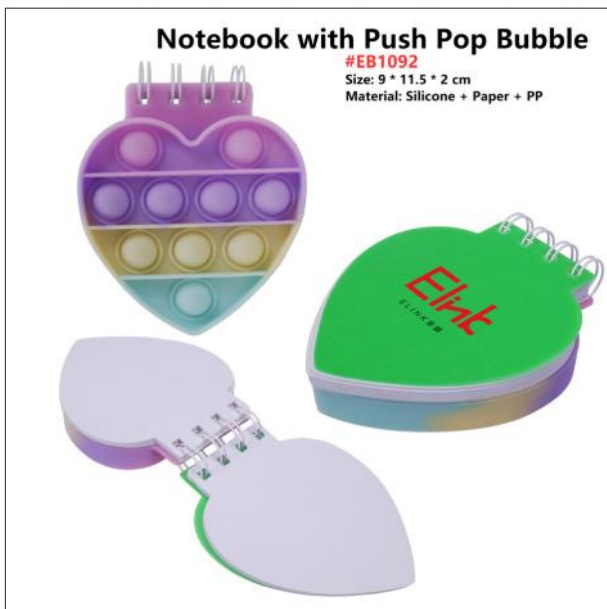

Pocket Sticky Flag with Pen

#EB1068
Size: 7.5*11*0.7 cm
Material: Card cover

Bamboo Board Notebook

#EB1069
Size: 13*19*2.1 cm
Material: Bamboo

Bamboo Pattern Notebook

#EB1082
Size: 18 * 13 * 1.6 cm
Material: PU Cover

Scratch Pad

#EB1083
Size: 20.5 * 18 * 1 cm
Material: Card board + Bamboo

Scratch Pad

#EB1084
Size: 12 * 15 * 2 cm
Material: Card board + Bamboo

Scratch Pad

#EB1085
Size: 11 * 14.5 * 1.5 cm
Material: Card board

Convenience Sticker Box

#EB1086
Size: 12 * 10.6 * 2 cm
Material: Bamboo + PP

Convenience Sticker Box

#EB1087
Size: 8.3 * 12.7 * 1.4 cm
Material: Bamboo + PP

NOTE BOOK

Pocket Sticky Flag

#EB1100
Size: 7.5 * 7 * 1.5 cm
Material: Bamboo

Note Book

#EB1104
Size: 17.5*14.5*2.5 cm
Material:PREP+Recycled Paper
+PU Leather

Elink
ELINKER

Note Book

With Phone Holder
#EB1024
Size:21*14.5*1.7cm
Material:PU + Bamboo

A collection of notebooks in black, blue, and red covers, some with a phone holder attached to the back. One notebook is shown open, revealing lined pages.