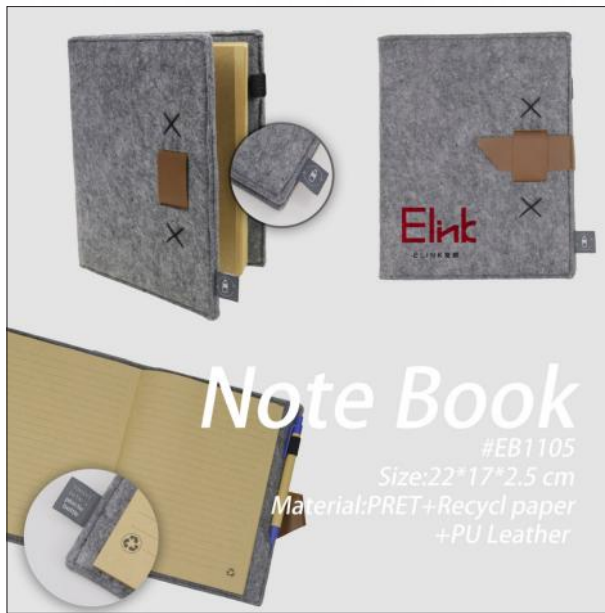

Convenience Sticker Box

#EB1086
Size: 12 * 10.6 * 2 cm
Material: Bamboo + PP

Convenience Sticker Box

#EB1087
Size: 8.3 * 12.7 * 1.4 cm
Material: Bamboo + PP

NOTE BOOK

Pocket Sticky Flag

#EB1100
Size: 7.5 * 7 * 1.5 cm
Material: Bamboo

Notebook

#EB1101
Size: 8 * 13 * 1.5 cm
Material: RPET cover

Notebook

#EB1102
Size: 12.5 * 17.7 * 1.6 cm
Material: RPET cover

Notebook

#EB1103
Size: 14 * 21 * 1.6 cm
Material: RPET cover

Elink
ELINK 宜联

Notebook
#EB1187
Size: A5
Material: Denim fabric+Paper

Note Book

#EB1104
Size: 17.5*14.5*2.5 cm
Material:PREP+Recycled Paper
+PU Leather

Elink
ELINKER

Note Book

With Phone Holder
#EB1024
Size:21*14.5*1.7cm
Material:PU + Bamboo

A collection of notebooks in black, blue, and red covers, some with a phone holder attached to the back. One notebook is shown open, revealing lined pages.

Elink
ELINKER

Note Book

With Phone Holder
#EB1025
Size:21*14.5*1.7cm
Material: Bamboo

A notebook with a bamboo cover and a phone holder. The cover features the Microsoft logo. An open notebook is shown in the foreground.