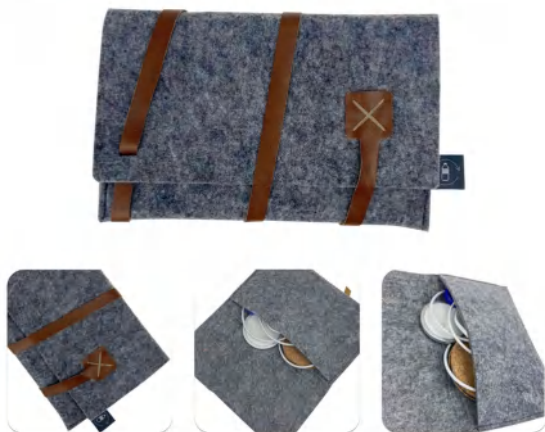

Digital Packet
#EH4702
SIZE: 8.5*12*1cm
Material: RPET Felt