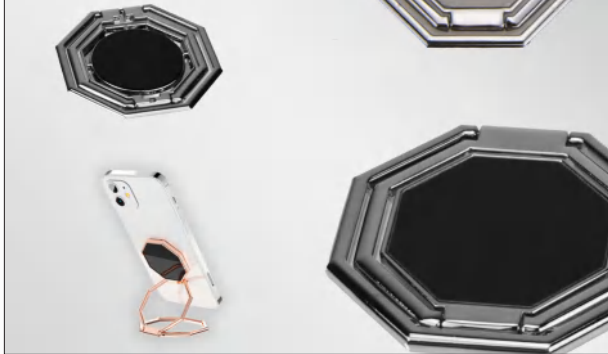

Wireless Charger & Phone Holder & Hub
size: L:145mm W:145mm H:14mm

EK9145
New Desgin

Elink
LINK

All rights reserved

Phone Bracket

#EK9152

Size:56*56*4mm

Material:Zinc Alloy