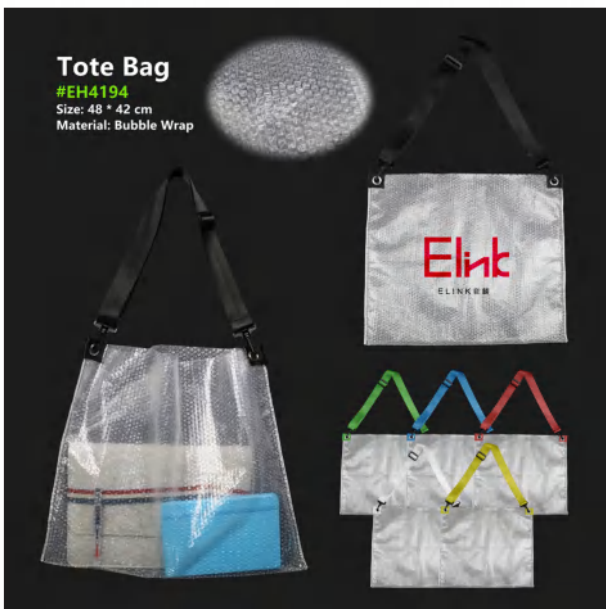

The Single Shoulder Bag

#EH4195

Size: 22 * 32 * 10 cm
Material: 600D Shining

The Single Shoulder Bag

#EH4196

Size: 22 * 32 * 10 cm
Material: 600D Shining

Tote Bag

#EH4197