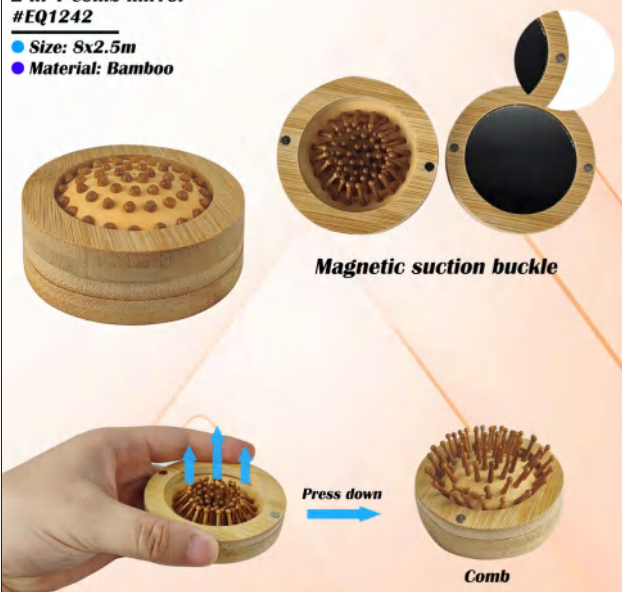

2 in 1 comb mirror
#EQ1242

- Size: 8x2.5m
- Material: Bamboo