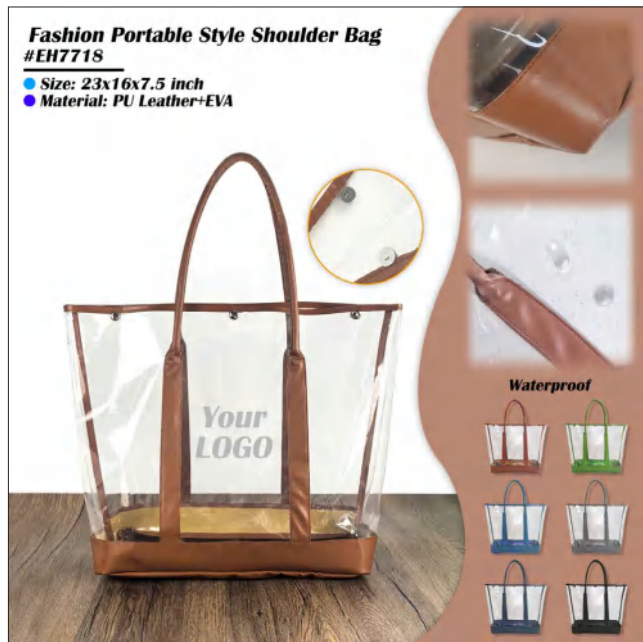

- Size : 11x8.5x4cm
- Material : PU Leather OR
- Water Proof Nylon+Zinc Alloy Pothook

Waterproof High Quality Fireproof Document Bag #EH7715

- Size: 13x10 inch
- Material: Fibreglass

Polyester Mesh Shopping Bag #EH7716

- #EH7716
- Size : 44.5x35x14cm
- Material: Polyester mesh

Chest Bag #EH7717

- #EH7717
- Size : 19x14x4.6cm
- Material: Soft PU

Fashion Portable Style Shoulder Bag #EH7718

- Size: 23x16x7.5 inch
- Material: PU Leather+EVA

Clear Tote Bag #EH7719

- #EH7719
- Size: 30x30x16.5cm
- Material: EVA

Clear Tote Bag #EH7720

- #EH7720
- Size: 48x33x17cm
- Material: EVA

Magnetic absorption nano pack
#EH7721

- Size: 12x7x0.4cm
- Material: leather