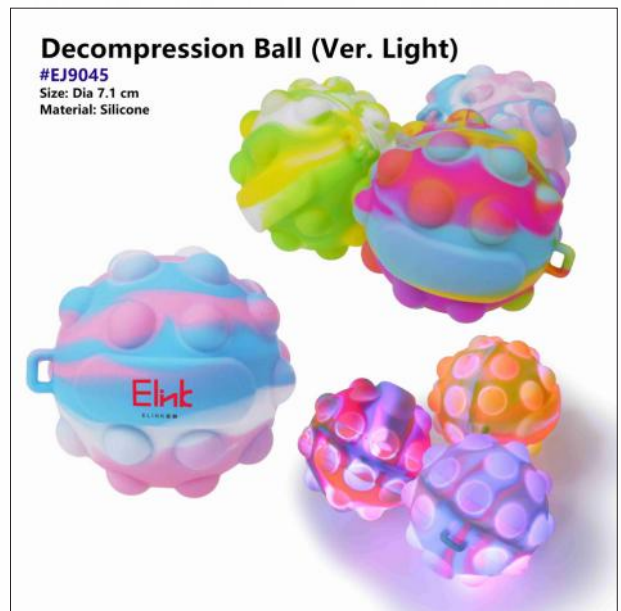

Children's Graffiti Set

#EJ9037
Size: 23 * 23 cm
Material: card paper + PP + Bamboo

Children's Origami Set

#EJ9038
Size: 17 * 21 cm
Material: paper

Letter Cards

#EJ9039
Size: 33.5 * 15.5 cm
Material: PP

Elint
ELINT®