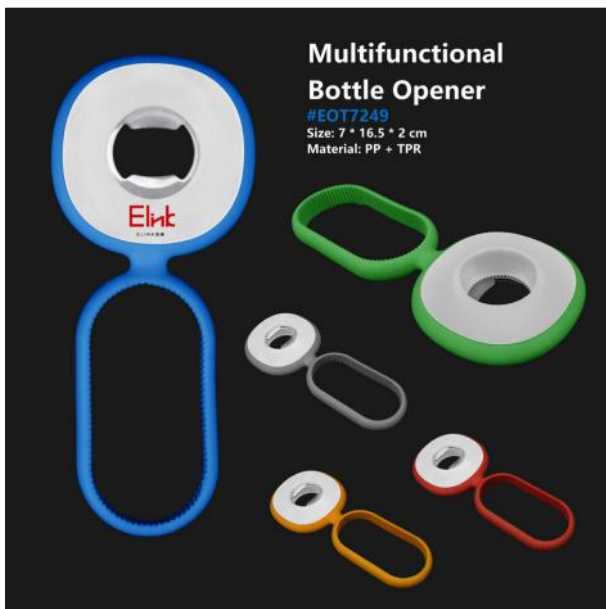

Lunch Box Set

#EOT7244
Size: 18.5 * 10.7 * 9.5 cm
Material: PLA + Bamboo

Ice Box Set

#EOT7251
Size: 23 * 13 * 3 cm
Material: PP

Tissue Box with Phone Holder

#EOT7252
Size: 20 * 14.5 * 9.5 cm
Material: PS

Portable BBQ