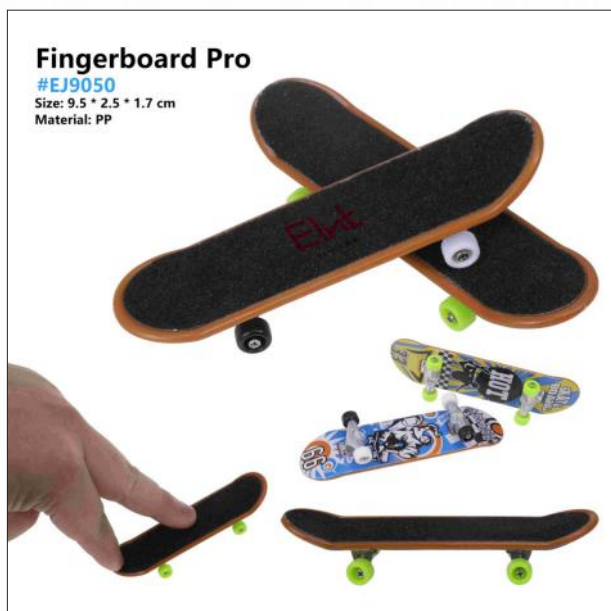

Children's Graffiti Set

#EJ9037
Size: 23 * 23 cm
Material: card paper + PP + Bamboo

Children's Origami Set

#EJ9038
Size: 17 * 21 cm
Material: paper

Letter Cards

#EJ9039
Size: 33.5 * 15.5 cm
Material: PP

Elint
ELINT®