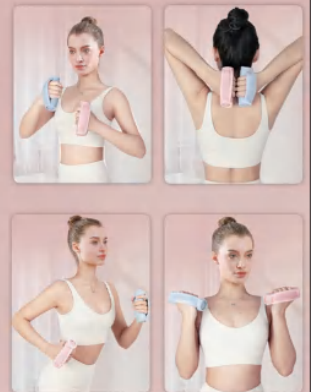

Fitness sandbag
#E07547
Size : 4.5x15cm
Net weight: 1LBS x 2
Material : terylene+Iron sand