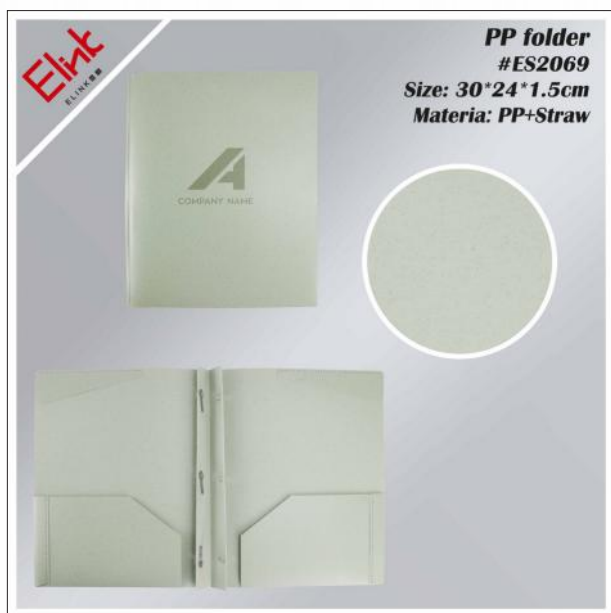

#EB1136
Size: 22.5*16*2cm
Material: Paper

STATIONERY

Pen
#ES2075
Size: 14.8*1.2cm
Materia: ABS+Iron

Pen
#ES 2076
Size: 18.2*5.2*1cm
Materia: ABS+PE+Silica gel

Pen Holder Clip
#ES2092
Size:50*2mm
Material:Stainless +PU leather