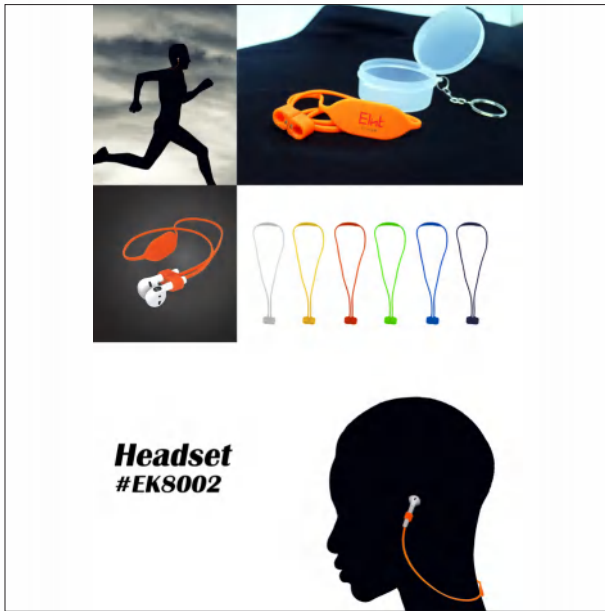

- Size: 7x6.5x3cm
- Material: ABS+PC

Outdoor Portable Led Spotlight #EF5129

- Size: 7x6.5x3cm
- Material: ABS+PC

Keychain lighting

- #EF5137
- Size: 8.5*2cm
- Material: Bamboo

Mobile phone holder
#EK8008

Mobile phone holder
#EK8010