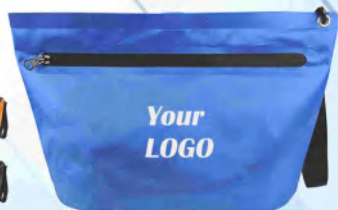

**Handheld bag
#EH7538**

- Size: 33x22 cm
- Material: 300D

**Handheld bag
#EH7539**

- Size: 33x22 cm
- Material: 210T Ripstop Rpet

**Tote bag
#EH7540**

- Size : 46.5 x 33 x10cm
- Material : Nylon mesh handle 3.8x60cm
- Imitation nyorfine texture webbing