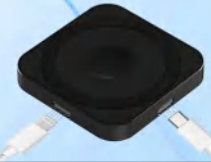

Magnetic attraction