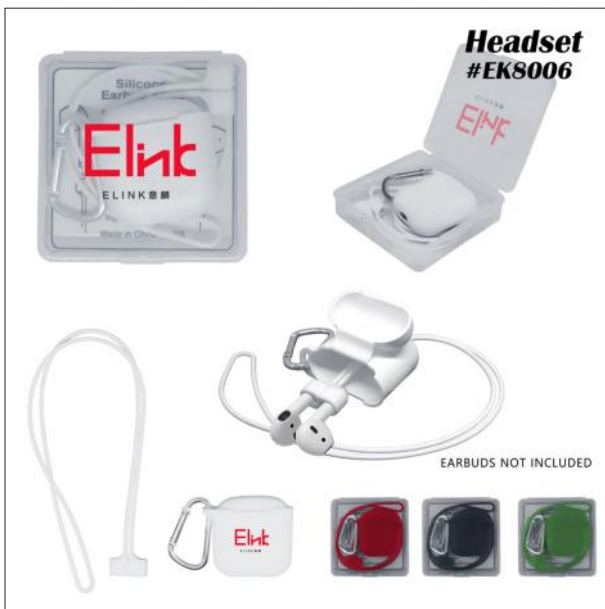

- Size: 7x6.5x3cm
- Material: ABS+PC

Outdoor Portable Led Spotlight #EF5129

- Size: 7x6.5x3cm
- Material: ABS+PC

Keychain lighting

- #EF5137
- Size: 8.5*2cm
- Material: Bamboo

Mobile phone holder
#EK8008

Mobile phone holder
#EK8010