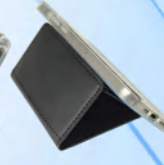

Mobile phone holder & Wireless charging

Magnetic Phone Stand Card Holder Wallet #EK9812

- Size: 10.5x7.5x1.5cm
- Material: PU Leather

Magnetic speaker #EK9814

#EK9814

- Size: 60x42mm
- Material: ABS+AL+magnetic