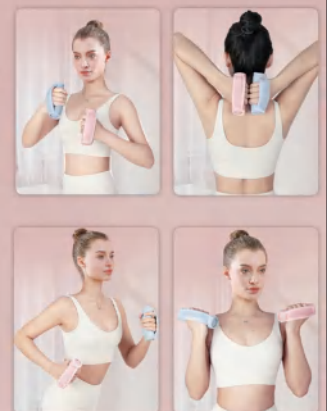

Fitness Jump Rope

- #E07545
Size : Handle :2.5x16cm
Material : wire+ABS

Fitness resistance bands

- #E07546
Size : 9.5x42cm
Material : silica gel

Fitness sandbag

- #E07547
Size : 4.5x15cm
Net weight:1LBS x 2
Material : terylene+Iron sand