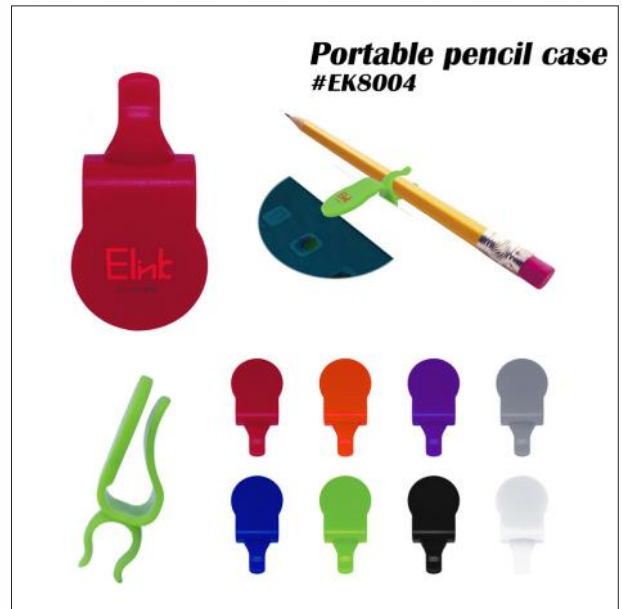

- Size: 7x6.5x3cm
- Material: ABS+PC

Outdoor Portable Led Spotlight #EF5129

- Size: 7x6.5x3cm
- Material: ABS+PC

Keychain lighting

- #EF5137
- Size: 8.5*2cm
- Material: Bamboo

Mobile phone holder
#EK8008

Mobile phone holder
#EK8010