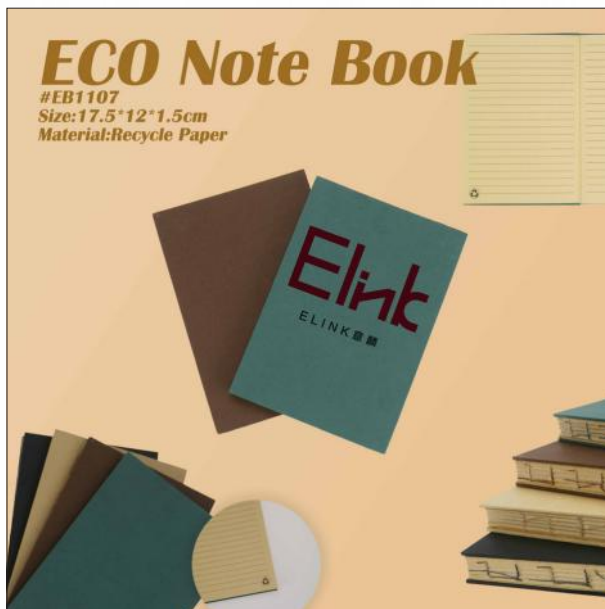

Elink
ELINKER

Note Book

#EB1026
Size:21*14.5*1.5cm
Material: Bamboo + Leather

A notebook with a bamboo cover and a blue leather-like border. The cover features the Microsoft logo. An open notebook is shown in the foreground.

Elink
ELINKER

Note Book

#EB1027
Size:21*14.5*1cm
Material: PU + PP

A notebook with a blue cover and a yellow spine. The cover features the Microsoft logo. A stack of notebooks in various colors is shown.

Elink
ELINKER

Note Book

With Phone Holder
#EB1028
Size:21*14.5*1cm
Material:Leather +Bamboo

A notebook with a dark blue cover and a phone holder. The cover features the Microsoft logo. A stack of notebooks in various colors is shown.

Elink
ELINKER

QUILTED NOTEBOOK

#EB1029
Material: 300D Cationic
+ QUILTED fabric
Size: 17.7*12.5*1.7cm

A quilted notebook with a red cover and a black spine. The cover features the Elink logo. A circular inset shows a close-up of the quilted fabric. A stack of lined paper is shown, labeled "50sheets Lined Paper". Three smaller notebooks in black, blue, and green are shown at the bottom.