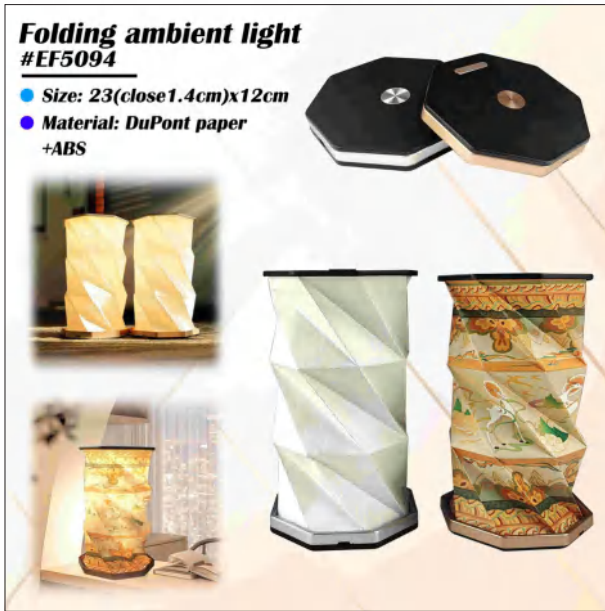

Seven color transformation

Wine Bottle Atmosphere Light
#EF5092 & EF5093

- Size: 12.5x11CM
- Material: Al+PC

EF5092
EF5093

Folding ambient light #EF5094

- Size: 23(close 1.4cm)x12cm
- Material: DuPont paper +ABS