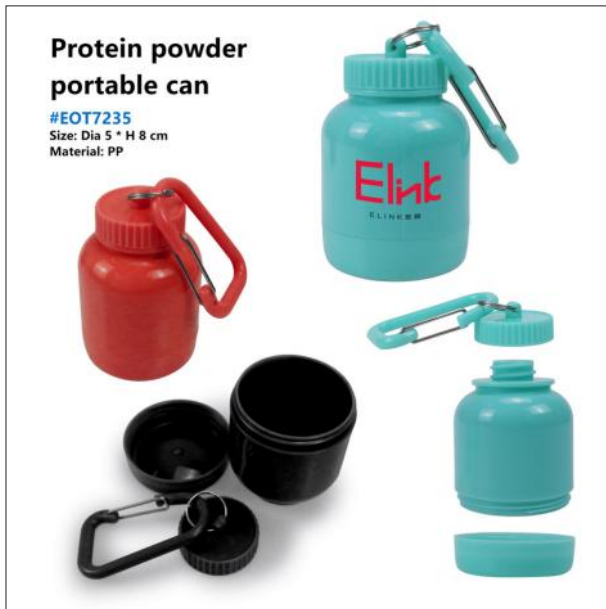

Protein powder portable can
#EOT7235
Size: Dia 5 * H 8 cm
Material: PP