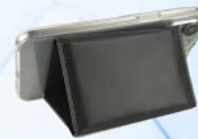

Mobile phone holder & Wireless charging

Magnetic Phone Stand Card Holder Wallet #EK9812

- Size: 10.5x7.5x1.5cm
- Material: PU Leather

Magnetic speaker #EK9814

#EK9814

- Size: 60x42mm
- Material: ABS+AL+magnetic