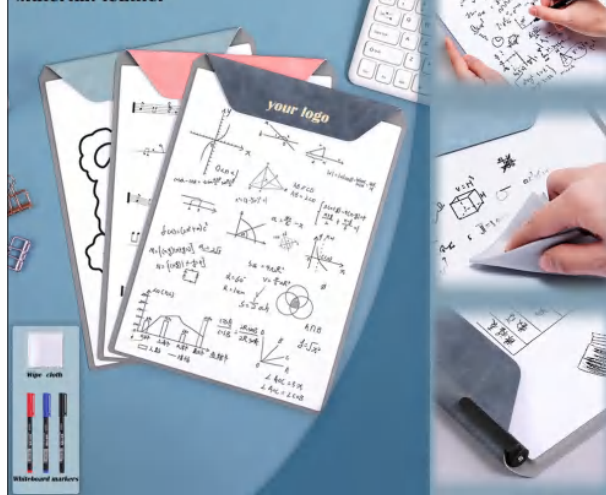

Utility knife
#ES2100

- Size: 22.5X32cm
- Material: leather